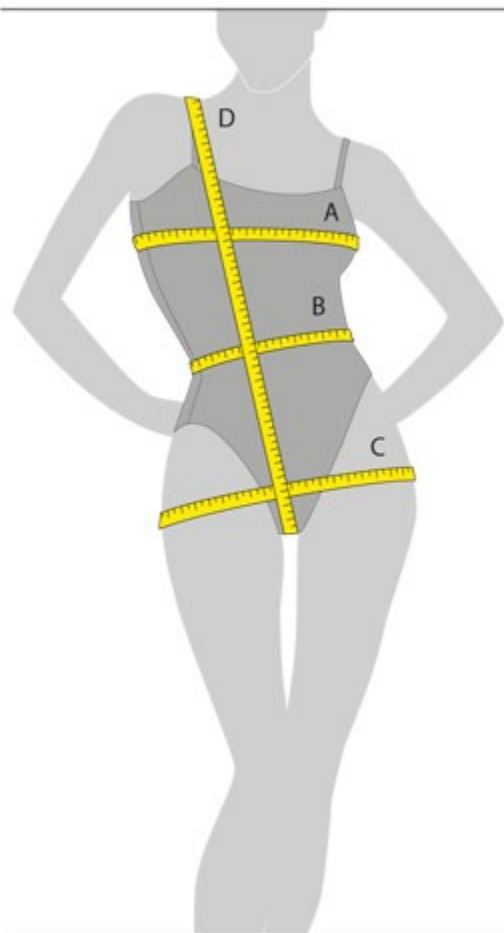

DANCE SIZE CHART / CHARTRE DES GRANDEURS DANSE

GIRL/FILLE	2-4	4-6	6X-7	8-10	12-14
A: BUST/BUSTE	20-22 in/po (51-56 cm)	22-24 in/po (55.5-60.5 cm)	24-26 in/po (60.5-66 cm)	26-28 in/po (66-71 cm)	28-30 in/po (71-76 cm)
B: WAIST/TAILLE	18-19 in/po (46-48 cm)	19-20 in/po (48-50.5 cm)	20-21 in/po (50.5-53 cm)	21-22 in/po (53-55.5 cm)	22-23 in/po (55.5-58 cm)
C: HIPS/HANCHES	22-24 in/po (56-61 cm)	24-26 in/po (60.5-66 cm)	26-28 in/po (66-71 cm)	28-30 in/po (71-76 cm)	30-32 in/po (76-81 cm)
D: GIRTH/TRONC	34-37 in/po (86-94 cm)	38-41 in/po (96.5-104 cm)	42-45 in/po (106.5-114 cm)	46-49 in/po (116.5-124 cm)	50-52 in/po (127-132 cm)
WOMEN/FEMME	XS-TP	S-P	M	L-G	XL-XG
A: BUST/BUSTE	29-32 in/po (73.5-81cm)	31-34 in/po (78.5-86 cm)	33-36 in/po (83.5-91 cm)	35-38 in/po (88.5-96.5 cm)	39-42 in/po (99-106.5 cm)
B: WAIST/TAILLE	23-24 in/po (58-60.5 cm)	24-27 in/po (60.5-68.5 cm)	26-29 in/po (66-73.5 cm)	29-32 in/po (73.5-81 cm)	32-35 in/po (81-88.5 cm)
C: HIPS/HANCHES	31-34 in/po (78.5-86 cm)	33-36 in/po (83.5-91 cm)	36-39 in/po (91-99 cm)	39-42 in/po (99-106.5 cm)	41-44 in/po (104-111.5 cm)
D: GIRTH/TRONC	52-55 in/po (132-139.5 cm)	56-59 in/po (142-149.5 cm)	59-62 in/po (149.5-157 cm)	62-65 in/po (157-165 cm)	63-66 in/po (165-167.5 cm)